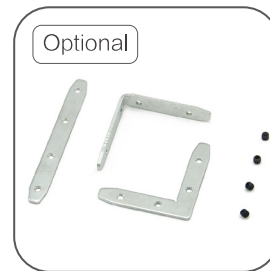

Color 

Unit: mm

Features:

1. Model: HL-A017
2. Material: AL6063+PC
3. Surface: Anodized/Painting
4. Lighting source width: 18mm
5. Length: 4m/max
6. Installation: For offices, conference rooms, supermarkets, home lighting, etc.

Accessory:

End cap

Suspended Rope

Connector

Mounting Clip

Installation: