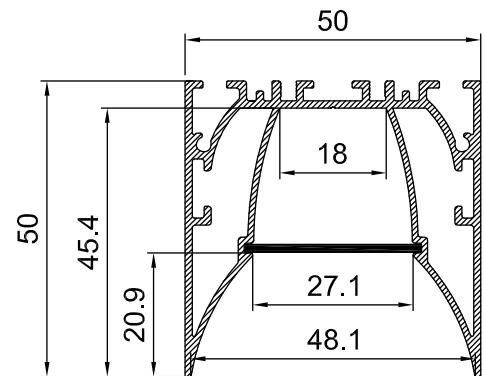

Color 

Unit: mm

Features:

1. Model: HL-A017
2. Material: AL6063+PC
3. Surface: Anodized/Painting
4. Lighting source width: 18mm
5. Length: 4m/max
6. Installation: For offices, conference rooms, supermarkets, home lighting, etc.

Accessory:

End cap

Suspended Rope

Connector

Mounting Clip

Installation: